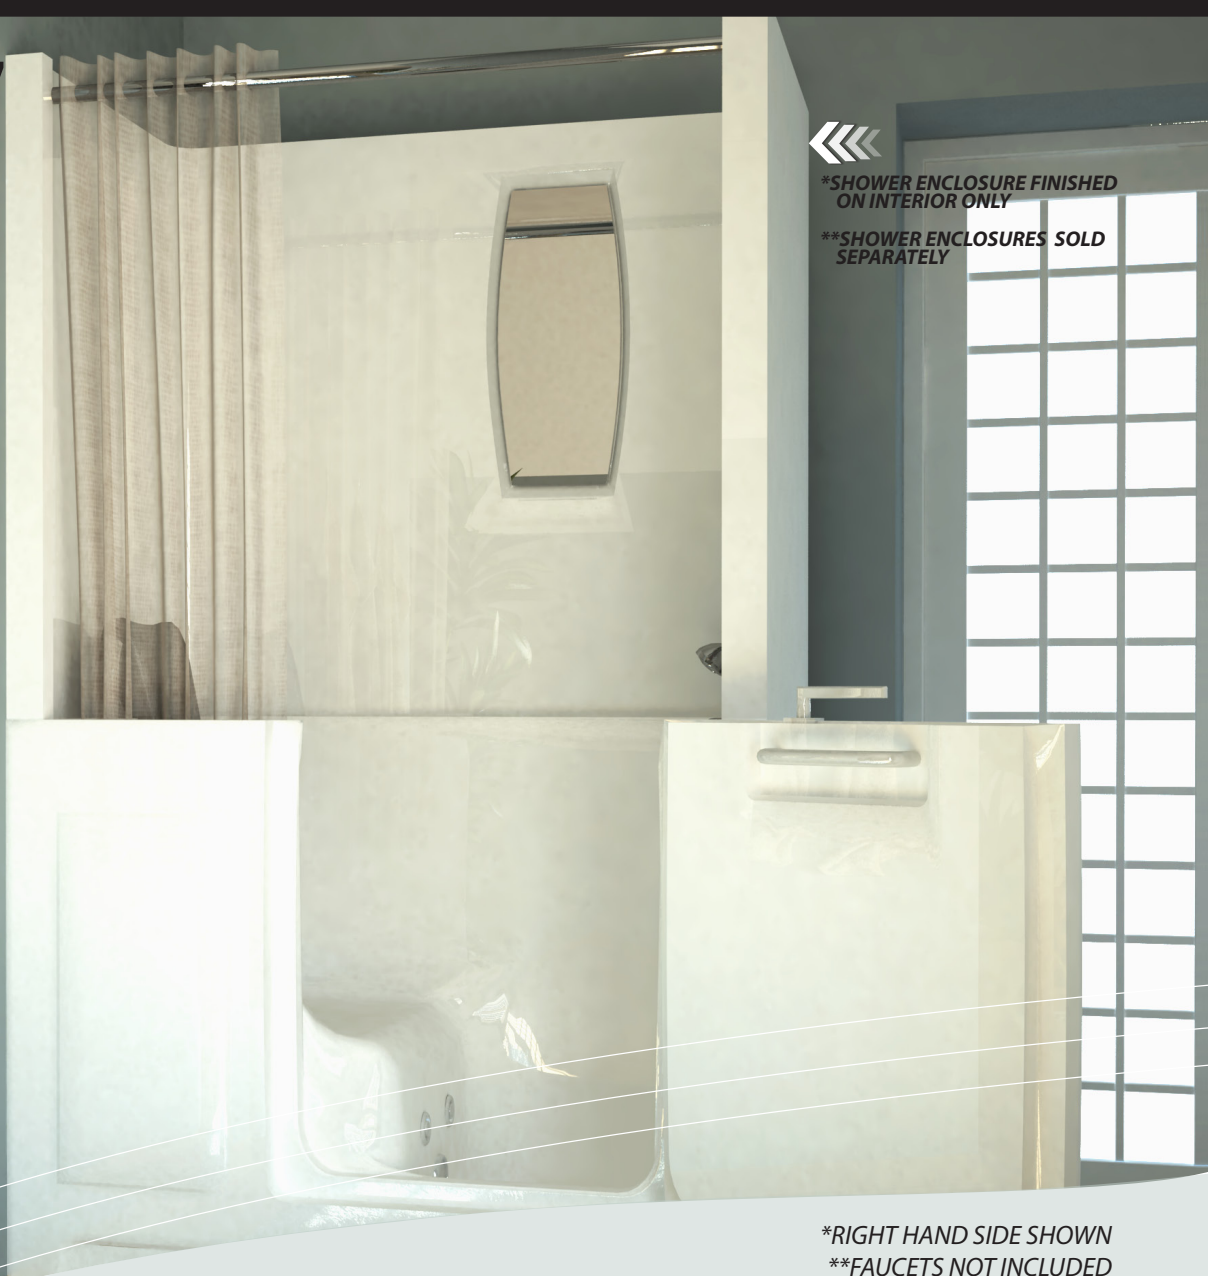

27x47^{x37} SEnclosure Dove

*SHOWER ENCLOSURE FINISHED ON INTERIOR ONLY

**SHOWER ENCLOSURES SOLD SEPARATELY

*RIGHT HAND SIDE SHOWN
**FAUCETS NOT INCLUDED
***ENCLOSED ON THREE SIDES
****SHOWER ENCLOSURES SOLD SEPARATELY

DESCRIPTION

Meditub's 27x47 is constructed of the highest quality industrial strength acrylic for beauty and durability. The 27x47 is perfect for replacing existing shower stalls and can also be used in small bathrooms or mobile homes. It comes with a stainless steel frame for long lasting strength and adjustable feet for easy installation and leveling.

FEATURES

AVAILABLE COLORS.....	WHITE	SEAT HEIGHT.....	15"
MATERIAL.....	ACRYLIC	SEAT CONTOURED.....	YES
DOOR SWING OUTWARD/INWARD.....	OUTWARD	AIR SYSTEM AVAILABLE.....	YES
DOOR SIDE.....	LEFT OR RIGHT	HYDRO SYSTEM AVAILABLE.....	YES
ENCLOSED ON THREE SIDES.....	YES	DUAL SYSTEM AVAILABLE.....	YES
DIMENSIONS.....	27(W)X47(L)X36(H)	NON SLIP FLOOR.....	YES
SEAT.....	YES	FAUCET DECK.....	YES
		APPROX. UNIT WEIGHT.....	190 Lbs
		APPROX. SHIPPING WEIGHT.....	240 Lbs